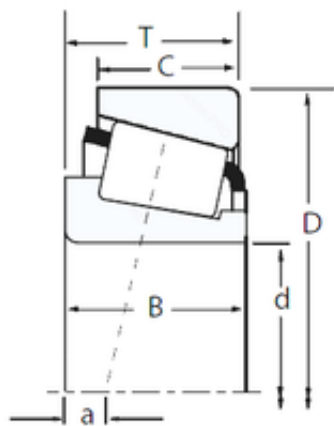

AMERICAN KOYO BEARING MFG.CORP.

Inchi Timken Taper Roller Bearing Hm518445/Hm518410 594/592A 639213 Cbk257 (C102)

Bearing No. Hm518445/Hm518410

Size	88.9x152.4x39.688 mm
Bore Diameter	88,9 mm
Outer Diameter	152,4 mm
Width	39,688 mm
d	88,9 mm
D	152,4 mm
T	39,688 mm
B	39,688 mm
C	30,162 mm
R	6,4 mm
r	3,3 mm

Hm518445/Hm518410 Bearing 2D drawings and 3D CAD models