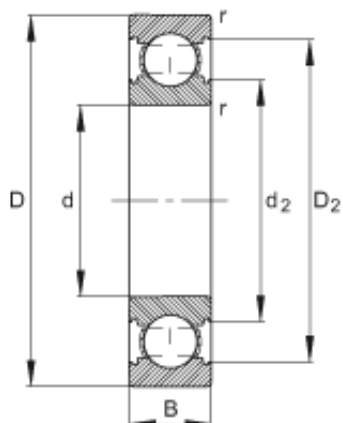

## 25 mm x 52 mm x 15 mm FAG 6205-C Radial & Deep Groove Ball Bearings

Bearing No. 6205-C

Size	25x52x15 mm
Bore Diameter	25 mm
Outer Diameter	52 mm
Width	15 mm
d	25 mm
D	52 mm
B	15 mm
$D_2$	46,4 mm
$D_{a \max}$	46,4 mm
$d_2$	31,3 mm
$d_{a \min}$	30,6 mm
$r_{a \max}$	1 mm
$r_{\min}$	1 mm
m	0,129 kg / Weight
$C_r$	15000 N / Dynamic load rating (radial)
$C_{0r}$	7800 N / Static load rating (radial)
$n_G$	21600 1/min / Limiting speed
$n_B$	16000 1/min / Reference speed

6205-C Bearing 2D drawings and 3D CAD models